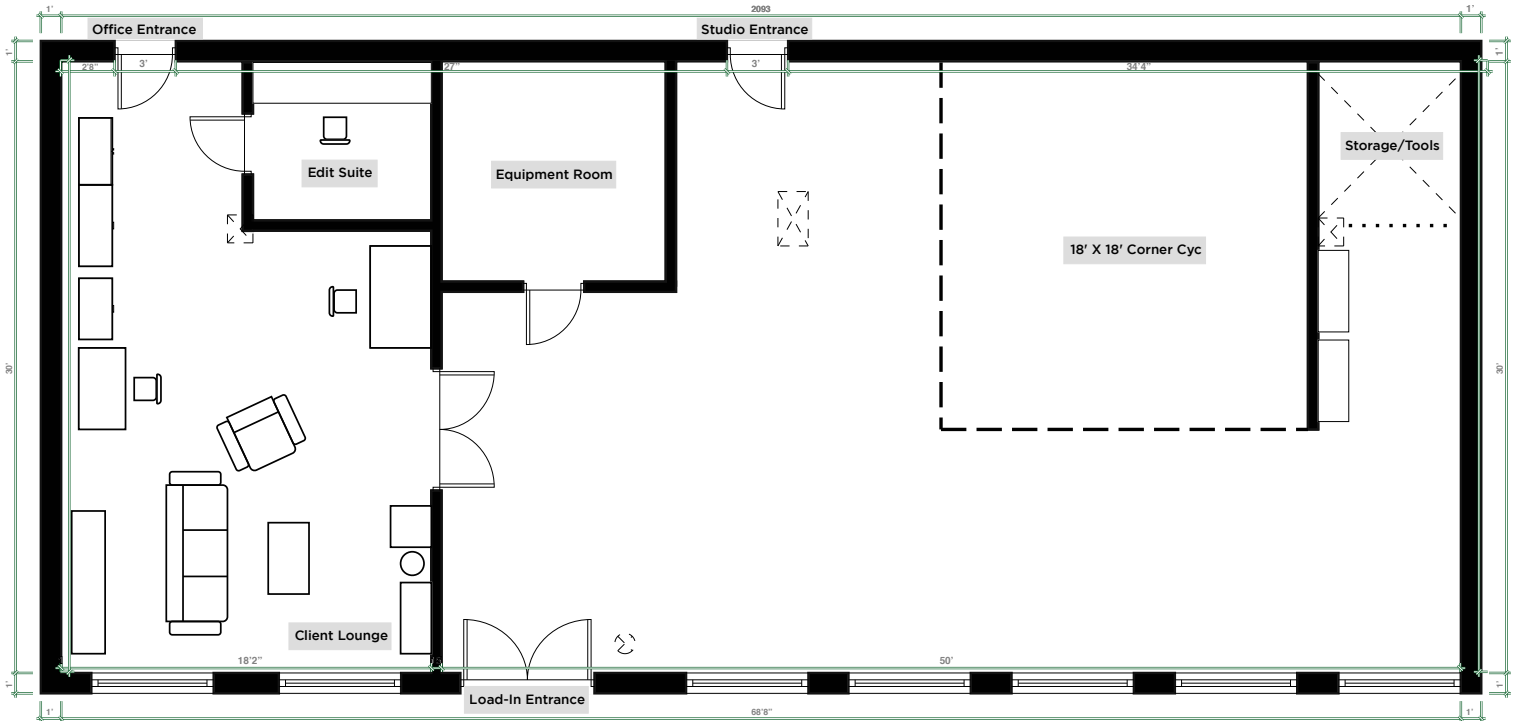

1500 Sq. Ft. Daylight Studios | Ground Floor Direct Load-in Entry | Camera and G&E Equipment on-site

18' x 18' L-shaped Corner Cyc with 14' Ceilings

Private Editing Suite

HMU Station and Styling Area

Guest Lounge

DANGERWORKS STUDIO is a photo and video studio rental space in Long Island City supporting small-mid-sized productions. Camera packages and G&E equipment rentals available on-site.

FEATURES

- ◆ 18' x 18' L-Shaped Corner Cyc
- ◆ 14' Ceilings with I-Beams for Rigging
- ◆ Ground Floor Direct Load-In to Space
- ◆ Parking for Talent/Production Vehicle
- ◆ Large 10' High Windows
- ◆ 4 Ton Mini Split Cooling Unit
- ◆ 100 amps Three Phase Power
- ◆ Client Lounge
- ◆ Private Editing Suite
- ◆ HMU Station and Styling Area