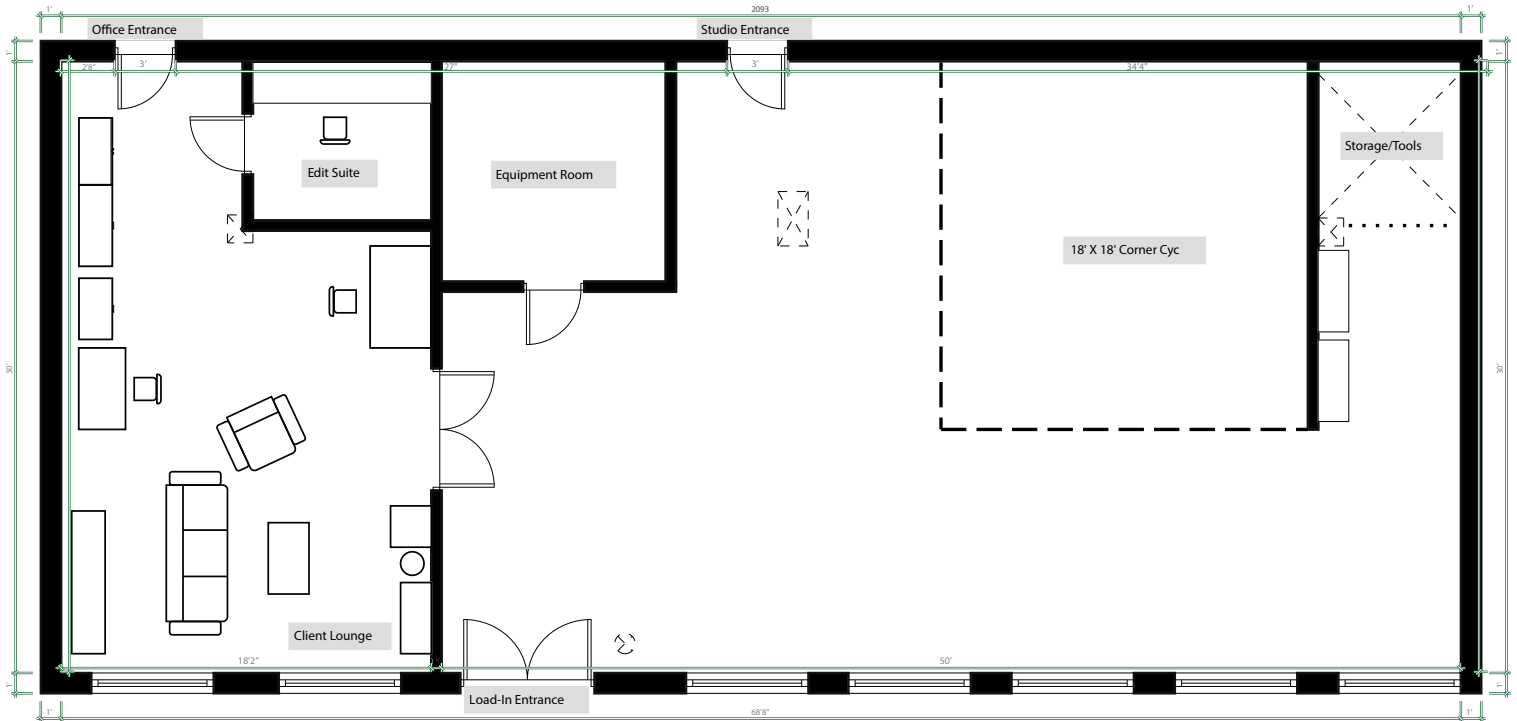

DANGERWORKS

DANGERWORKS STUDIO
37-24 24TH STREET LONG ISLAND CITY, NY 11101
E: STUDIO@DANGERWORKS.TV Ph: 347-644-9650